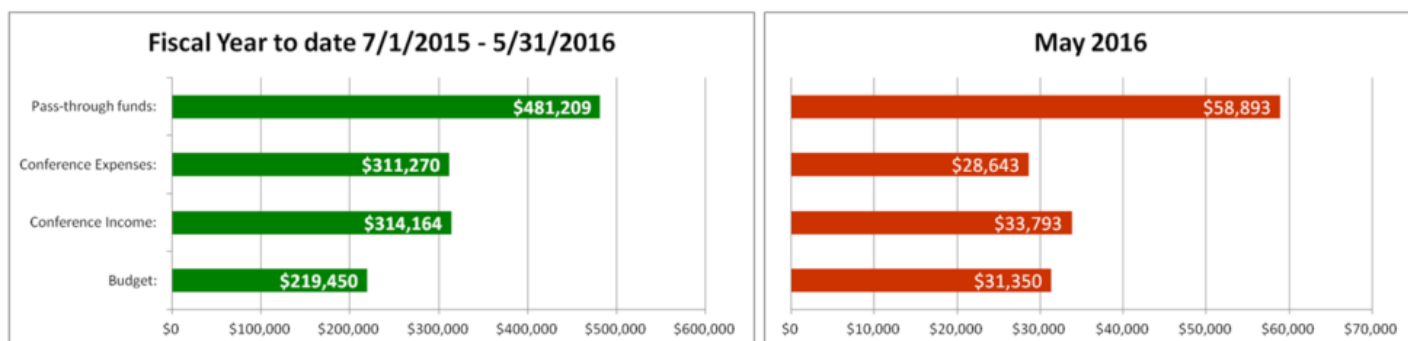

Credentialing and Leadership

Doug Kaufman, conference pastor for leadership transitions, will license Wilma Cender on Sunday, June 12, as part of the Ministry Team at Valparaiso Mennonite Church, Valparaiso, IN.

Dan Miller, conference pastor, will meet with the Mara Christian Church in Indianapolis on June 11-12, as they participate with the other Mara congregations to commission a new pastor that will relate to all four congregations.

On Sunday July 10 Mike Brudney will be ordained as pastor of Lake Bethel Mennonite Church, LaGrange, IN.

On Sunday July 24 Velma Swartz will be ordained as pastor of senior ministries at Waterford Mennonite Church, Goshen, IN.

We are very much looking forward to the fall resourcing day on November 12, 2016! Watch for more details and how you can connect.

Financial Report

Thank you for your generous support during the month of May. Our income above expenses for the month was $5,151 and for the year to date it is $2,894. Thank you for standing with us during this uncertain time. We are truly blessed as we experience the work of the Spirit that is "new every morning" and trust that is also true with you.

Amigo Centre

Summer Camp Summer camp registration is now available online or you may mail in your forms. This summer our theme is "**One Body: Many Members**" based on I Corinthians 12:12-13. See your church bulletin board for our poster and brochures or visit our Web site for dates and registration information. Help create some wonderful memories for those special children in your life. Call or register online! 269-651-2811 or program@amigocentre.org or www.amigocentre.org

Attention all Jr High groups! Know Jesus is July 29-31, 2016, on the campus of Goshen College. This Junior High event happens every other year – so plan now to attend. This year our speaker is T Mounsithiraj and music will be led by Nathan Grieser and friends. Due to technical difficulties with online registration, the **Early registration** price though June 15 – pay $139.50 per person. **Full cost of $150** will be effective June 16. **Registration deadline** is July 15. Information is in the mail and available online. You may also contact Amigo at program@amigocentre.org.

Looking for a place to hold a **retreat or family gathering** this year? Amigo Centre has the following openings:

Month of June – West Shore Lodge is available

October 21-23 – all facilities are available

November 24-27 – Thanksgiving weekend – Retreat Center 13 rooms are available as well as all of West Shore Lodge.

Dec. 9-11 – all facilities are available